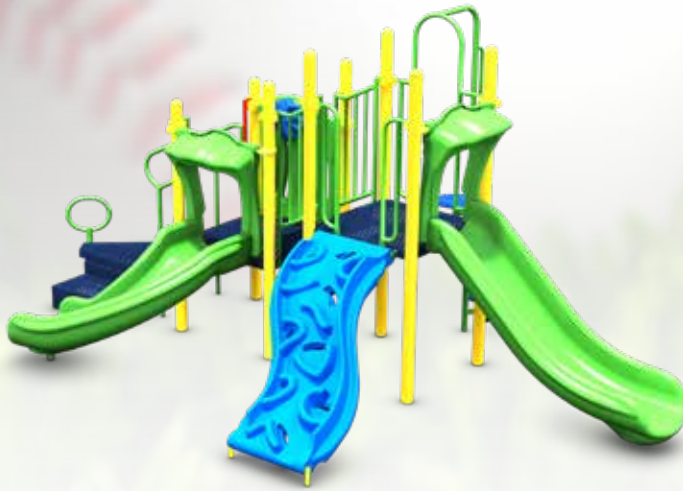

play&park
structures®

A PLAYCORE Company

◀ **Penny Candy** 10-115793

Age 2-5
 Space Required 30' 1" x 22' 11"
 Capacity 20-30 Kids
 List Price **\$16,723**
YOU PAY \$12,542

DURAmax
PLAY SYSTEMS

Buddy Builder 10-115799 ▶